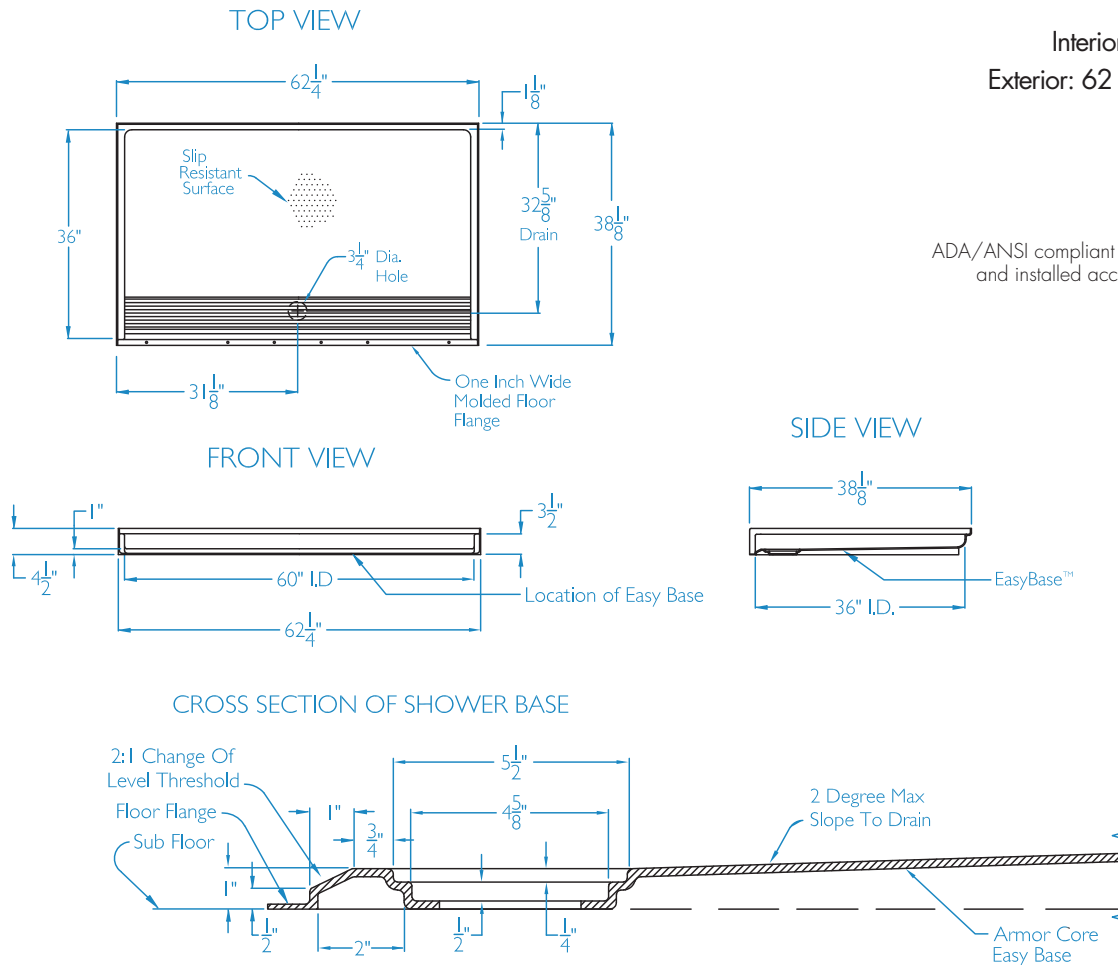

XSB 6036TR 1.0 COLPAN

Interior: 60 x 36 x 3 1/2
Exterior: 62 1/4 x 38 1/8 x 4 1/2
inches

ADA/ANSI compliant when fully equipped and installed according to guidelines.