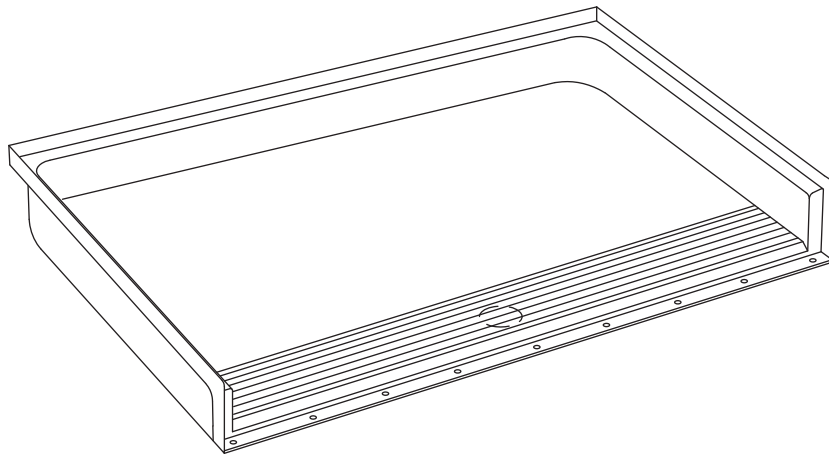

XSB 6036TR 1.0 COLPAN – COMPLIANT SHOWER BASE

Interior: 60 x 36 x 3 ½

Exterior: 62 ¼ x 38 ⅛ x 4 ½

inches

The XSB 6036TR 1.0 COLPAN roll-in shower base features innovative installation design, including an engineered leveled base and improved front threshold with molded integral linear trench drain. A true time and money saver, our pre-leveled base lets you install directly on a **level** floor. And its front threshold is engineered to keep a constant level with the innovative nailing flange.

FEATURES

- Pre-leveled base
- AcrylX™ applied acrylic surface
- ½" skirt
- 1" change of level (COL) exterior threshold
- Barrier free when properly installed
- Center front drain outlet
- Integral front trench drain
- 30-year warranty*

COLOR & TRIM OPTIONS

Stock	Upgraded
White	Biscuit Bone

**Additional custom colors available.
(Contact Customer Service)

asura
Trench Drain Collection
by Comfort Designs

XSB 6036TR 1.0 COLPAN

Interior: 60 x 36 x 3 1/2
Exterior: 62 1/4 x 38 1/8 x 4 1/2
inches

Type and Model #	Material	Wall Finish	Pieces	Drain	Dam/Skirt Height	Net Wt.	Pkg. Wt.
Shower XSB 6036TR 1.0 COLPAN	AcrylX™ applied acrylic	Smooth	1	Center Front	1/2" skirt	70	75

DIMENSIONS

Specifications	inches (mm)
Width: Ext. / Int.	62 1/4 / 60
Depth: Ext. / Int.	38 1/8 / 36
Height: Ext. / Int.	4 1/2 / 3 1/2
Enclosure Opening:	60
Skirt Height:	1/2
Drain Rough-In (from Back Wall)	32 5/8
Drain Rough-In (from Side Wall)	31 1/4